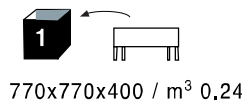

### BATYLINE EDEN

Net weight

10.3 kg

Gross Weight

12.3 kg

Packaging

Shipment Details