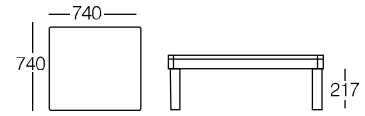

LOCA

PAPATYA®

SIDE TABLE 740x740