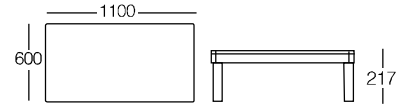

LOCA

PAPATYA®

ARM SIDE TABLE 225x540