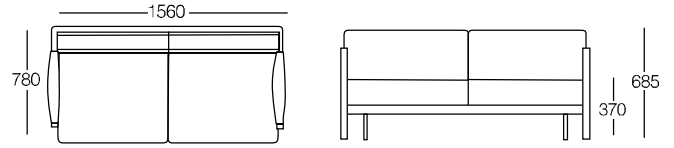

LOCA

PAPATYA®

LS 02