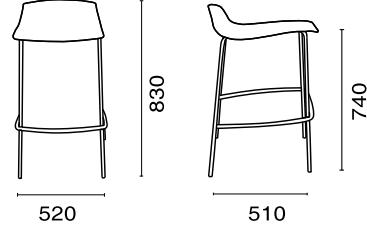

X-TREME BSS **PRO**

Color Options

SEAT : PP Finish