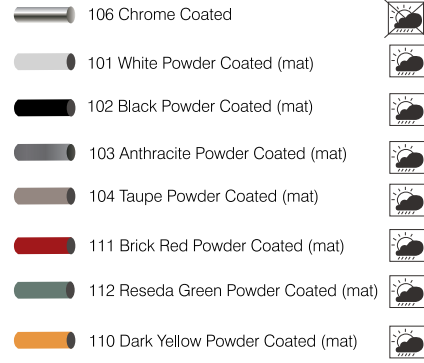

## X-TREME BSS **PRO**

### Color Options

SEAT : PP Finish

### Frame Colours

Net weight

Gross weight

Max.Stacking

Packaging

Shipment Details

(kg)  
5.10

(kg)  
5.98